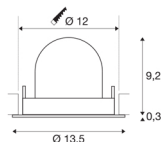

TECHNICAL DATA

Item no.:	1005933
Number of different light outlets	1
Secondary power / secondary voltage	500mA
Height	9.5 cm
Diameter	13.5 cm
Installation diameter	12 cm
Installation depth	9.5 cm
Net weight	0.42 kg
Gross weight	0.449 kg
Safety class	III
Assembly	Recessed
Assembly details	Ceiling
Wattage	17.5 W
Lumen	1460 lm
Colour temperature	2700 Kelvin
Beam angle	40 °
Color	white
CRI	90
UGR ≤	22
BIG WHITE Page	53