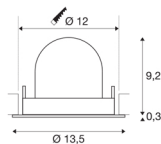

TECHNICAL DATA

Item no.:	1005934
Number of different light outlets	1
Secondary power / secondary voltage	500mA
Height	9.5 cm
Diameter	13.5 cm
Installation diameter	12 cm
Installation depth	9.5 cm
Net weight	0.42 kg
Gross weight	0.449 kg
Safety class	III
Assembly	Recessed
Assembly details	Ceiling
Wattage	17.5 W
Lumen	1600 lm
Colour temperature	2700 Kelvin
Beam angle	40 °
Color	white
CRI	90
UGR ≤	22
BIG WHITE Page	53