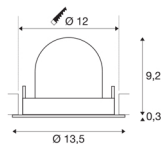

TECHNICAL DATA

Item no.:	1005935
Number of different light outlets	1
Secondary power / secondary voltage	500mA
Height	9.5 cm
Diameter	13.5 cm
Installation diameter	12 cm
Installation depth	9.5 cm
Net weight	0.42 kg
Gross weight	0.449 kg
Safety class	III
Assembly	Recessed
Assembly details	Ceiling
Wattage	17.5 W
Lumen	1550 lm
Colour temperature	2700 Kelvin
Beam angle	40 °
Color	white
CRI	90
UGR ≤	22
BIG WHITE Page	53