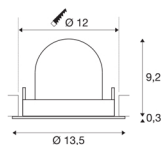

NUMINOS® GIMBLE M

white / black recessed ceiling light, 2700K 55°

TECHNICAL DATA

Item no.:	1005936
Number of different light outlets	1
Secondary power / secondary voltage	500mA
Height	9.5 cm
Diameter	13.5 cm
Installation diameter	12 cm
Installation depth	9.5 cm
Net weight	0.42 kg
Gross weight	0.449 kg
Safety class	III
Assembly	Recessed
Assembly details	Ceiling
Wattage	17.5 W
Lumen	1460 lm
Colour temperature	2700 Kelvin
Beam angle	55 °
Color	white
CRI	90
UGR ≤	22
BIG WHITE Page	53