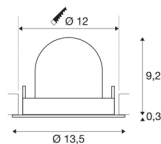

TECHNICAL DATA

Item no.:	1005937
Number of different light outlets	1
Secondary power / secondary voltage	500mA
Height	9.5 cm
Diameter	13.5 cm
Installation diameter	12 cm
Installation depth	9.5 cm
Net weight	0.42 kg
Gross weight	0.449 kg
Safety class	III
Assembly	Recessed
Assembly details	Ceiling
Wattage	17.5 W
Lumen	1600 lm
Colour temperature	2700 Kelvin
Beam angle	55 °
Color	white
CRI	90
UGR ≤	22
BIG WHITE Page	53