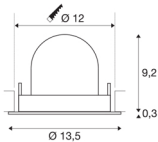

TECHNICAL DATA

Item no.:	1005938
Number of different light outlets	1
Secondary power / secondary voltage	500mA
Height	9.5 cm
Diameter	13.5 cm
Installation diameter	12 cm
Installation depth	9.5 cm
Net weight	0.42 kg
Gross weight	0.449 kg
Safety class	III
Assembly	Recessed
Assembly details	Ceiling
Wattage	17.5 W
Lumen	1550 lm
Colour temperature	2700 Kelvin
Beam angle	55 °
Color	white
CRI	90
UGR ≤	22
BIG WHITE Page	53