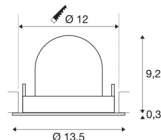

TECHNICAL DATA

Item no.:	1005939
Number of different light outlets	1
Secondary power / secondary voltage	500mA
Height	9.5 cm
Diameter	13.5 cm
Installation diameter	12 cm
Installation depth	9.5 cm
Net weight	0.42 kg
Gross weight	0.449 kg
Safety class	III
Assembly	Recessed
Assembly details	Ceiling
Wattage	17.5 W
Lumen	1500 lm
Colour temperature	3000 Kelvin
Beam angle	20 °
Color	black
CRI	90
UGR ≤	22
BIG WHITE Page	53