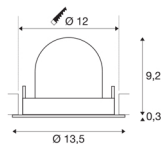

TECHNICAL DATA

Item no.:	1005940
Number of different light outlets	1
Secondary power / secondary voltage	500mA
Height	9.5 cm
Diameter	13.5 cm
Installation diameter	12 cm
Installation depth	9.5 cm
Net weight	0.42 kg
Gross weight	0.449 kg
Safety class	III
Assembly	Recessed
Assembly details	Ceiling
Wattage	17.5 W
Lumen	1600 lm
Colour temperature	3000 Kelvin
Beam angle	20 °
Color	black
CRI	90
UGR ≤	22
BIG WHITE Page	53