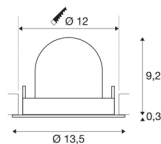

## TECHNICAL DATA

Item no.:	1005941
Number of different light outlets	1
Secondary power / secondary voltage	500mA
Height	9.5 cm
Diameter	13.5 cm
Installation diameter	12 cm
Installation depth	9.5 cm
Net weight	0.42 kg
Gross weight	0.449 kg
Safety class	III
Assembly	Recessed
Assembly details	Ceiling
Wattage	17.5 W
Lumen	1550 lm
Colour temperature	3000 Kelvin
Beam angle	20 °
Color	black
CRI	90
UGR ≤	22
BIG WHITE Page	53