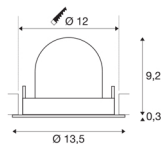

TECHNICAL DATA

Item no.:	1005942
Number of different light outlets	1
Secondary power / secondary voltage	500mA
Height	9.5 cm
Diameter	13.5 cm
Installation diameter	12 cm
Installation depth	9.5 cm
Net weight	0.42 kg
Gross weight	0.449 kg
Safety class	III
Assembly	Recessed
Assembly details	Ceiling
Wattage	17.5 W
Lumen	1500 lm
Colour temperature	3000 Kelvin
Beam angle	40 °
Color	black
CRI	90
UGR ≤	22
BIG WHITE Page	53