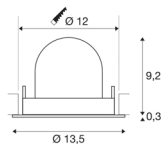

TECHNICAL DATA

Item no.:	1005943
Number of different light outlets	1
Secondary power / secondary voltage	500mA
Height	9.5 cm
Diameter	13.5 cm
Installation diameter	12 cm
Installation depth	9.5 cm
Net weight	0.42 kg
Gross weight	0.449 kg
Safety class	III
Assembly	Recessed
Assembly details	Ceiling
Wattage	17.5 W
Lumen	1600 lm
Colour temperature	3000 Kelvin
Beam angle	40 °
Color	black
CRI	90
UGR ≤	22
BIG WHITE Page	53