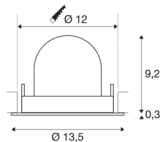

TECHNICAL DATA

Item no.:	1005945
Number of different light outlets	1
Secondary power / secondary voltage	500mA
Height	9.5 cm
Diameter	13.5 cm
Installation diameter	12 cm
Installation depth	9.5 cm
Net weight	0.42 kg
Gross weight	0.449 kg
Safety class	III
Assembly	Recessed
Assembly details	Ceiling
Wattage	17.5 W
Lumen	1500 lm
Colour temperature	3000 Kelvin
Beam angle	55 °
Color	black
CRI	90
UGR ≤	22
BIG WHITE Page	53