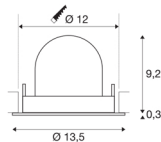

TECHNICAL DATA

Item no.:	1005947
Number of different light outlets	1
Secondary power / secondary voltage	500mA
Height	9.5 cm
Diameter	13.5 cm
Installation diameter	12 cm
Installation depth	9.5 cm
Net weight	0.42 kg
Gross weight	0.449 kg
Safety class	III
Assembly	Recessed
Assembly details	Ceiling
Wattage	17.5 W
Lumen	1550 lm
Colour temperature	3000 Kelvin
Beam angle	55 °
Color	black
CRI	90
UGR ≤	22
BIG WHITE Page	53