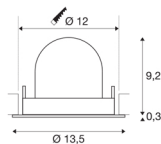

TECHNICAL DATA

Item no.:	1005948
Number of different light outlets	1
Secondary power / secondary voltage	500mA
Height	9.5 cm
Diameter	13.5 cm
Installation diameter	12 cm
Installation depth	9.5 cm
Net weight	0.42 kg
Gross weight	0.449 kg
Safety class	III
Assembly	Recessed
Assembly details	Ceiling
Wattage	17.5 W
Lumen	1500 lm
Colour temperature	3000 Kelvin
Beam angle	20 °
Color	white
CRI	90
UGR ≤	22
BIG WHITE Page	53