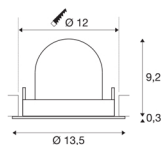

NUMINOS® GIMBLE M

white recessed ceiling light, 3000K 20°

TECHNICAL DATA

Item no.:	1005949
Number of different light outlets	1
Secondary power / secondary voltage	500mA
Height	9.5 cm
Diameter	13.5 cm
Installation diameter	12 cm
Installation depth	9.5 cm
Net weight	0.42 kg
Gross weight	0.449 kg
Safety class	III
Assembly	Recessed
Assembly details	Ceiling
Wattage	17.5 W
Lumen	1600 lm
Colour temperature	3000 Kelvin
Beam angle	20 °
Color	white
CRI	90
UGR ≤	22
BIG WHITE Page	53