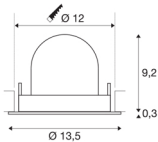

TECHNICAL DATA

Item no.:	1005950
Number of different light outlets	1
Secondary power / secondary voltage	500mA
Height	9.5 cm
Diameter	13.5 cm
Installation diameter	12 cm
Installation depth	9.5 cm
Net weight	0.42 kg
Gross weight	0.449 kg
Safety class	III
Assembly	Recessed
Assembly details	Ceiling
Wattage	17.5 W
Lumen	1550 lm
Colour temperature	3000 Kelvin
Beam angle	20 °
Color	white
CRI	90
UGR ≤	22
BIG WHITE Page	53