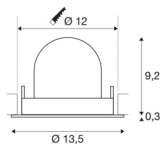

TECHNICAL DATA

Item no.:	1005951
Number of different light outlets	1
Secondary power / secondary voltage	500mA
Height	9.5 cm
Diameter	13.5 cm
Installation diameter	12 cm
Installation depth	9.5 cm
Net weight	0.42 kg
Gross weight	0.449 kg
Safety class	III
Assembly	Recessed
Assembly details	Ceiling
Wattage	17.5 W
Lumen	1500 lm
Colour temperature	3000 Kelvin
Beam angle	40 °
Color	white
CRI	90
UGR ≤	22
BIG WHITE Page	53