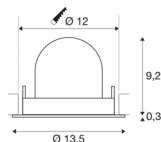

TECHNICAL DATA

Item no.:	1005952
Number of different light outlets	1
Secondary power / secondary voltage	500mA
Height	9.5 cm
Diameter	13.5 cm
Installation diameter	12 cm
Installation depth	9.5 cm
Net weight	0.42 kg
Gross weight	0.449 kg
Safety class	III
Assembly	Recessed
Assembly details	Ceiling
Wattage	17.5 W
Lumen	1600 lm
Colour temperature	3000 Kelvin
Beam angle	40 °
Color	white
CRI	90
UGR ≤	22
BIG WHITE Page	53