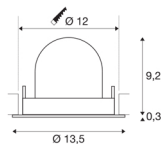

TECHNICAL DATA

Item no.:	1005953
Number of different light outlets	1
Secondary power / secondary voltage	500mA
Height	9.5 cm
Diameter	13.5 cm
Installation diameter	12 cm
Installation depth	9.5 cm
Net weight	0.42 kg
Gross weight	0.449 kg
Safety class	III
Assembly	Recessed
Assembly details	Ceiling
Wattage	17.5 W
Lumen	1550 lm
Colour temperature	3000 Kelvin
Beam angle	40 °
Color	white
CRI	90
UGR ≤	22
BIG WHITE Page	53