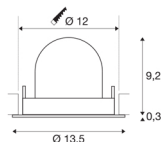

TECHNICAL DATA

Item no.:	1005954
Number of different light outlets	1
Secondary power / secondary voltage	500mA
Height	9.5 cm
Diameter	13.5 cm
Installation diameter	12 cm
Installation depth	9.5 cm
Net weight	0.42 kg
Gross weight	0.449 kg
Safety class	III
Assembly	Recessed
Assembly details	Ceiling
Wattage	17.5 W
Lumen	1500 lm
Colour temperature	3000 Kelvin
Beam angle	55 °
Color	white
CRI	90
UGR ≤	22
BIG WHITE Page	53