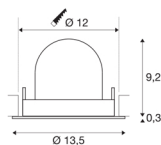

NUMINOS® GIMBLE M

white recessed ceiling light, 3000K 55°

TECHNICAL DATA

Item no.:	1005955
Number of different light outlets	1
Secondary power / secondary voltage	500mA
Height	9.5 cm
Diameter	13.5 cm
Installation diameter	12 cm
Installation depth	9.5 cm
Net weight	0.42 kg
Gross weight	0.449 kg
Safety class	III
Assembly	Recessed
Assembly details	Ceiling
Wattage	17.5 W
Lumen	1600 lm
Colour temperature	3000 Kelvin
Beam angle	55 °
Color	white
CRI	90
UGR ≤	22
BIG WHITE Page	53