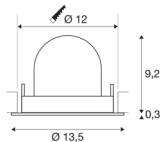

TECHNICAL DATA

Item no.:	1005956
Number of different light outlets	1
Secondary power / secondary voltage	500mA
Height	9.5 cm
Diameter	13.5 cm
Installation diameter	12 cm
Installation depth	9.5 cm
Net weight	0.42 kg
Gross weight	0.449 kg
Safety class	III
Assembly	Recessed
Assembly details	Ceiling
Wattage	17.5 W
Lumen	1550 lm
Colour temperature	3000 Kelvin
Beam angle	55 °
Color	white
CRI	90
UGR ≤	22
BIG WHITE Page	53