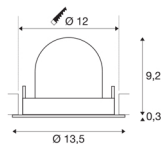

TECHNICAL DATA

Item no.:	1005957
Number of different light outlets	1
Secondary power / secondary voltage	500mA
Height	9.5 cm
Diameter	13.5 cm
Installation diameter	12 cm
Installation depth	9.5 cm
Net weight	0.42 kg
Gross weight	0.449 kg
Safety class	III
Assembly	Recessed
Assembly details	Ceiling
Wattage	17.5 W
Lumen	1600 lm
Colour temperature	4000 Kelvin
Beam angle	20 °
Color	black
CRI	90
UGR ≤	22
BIG WHITE Page	53