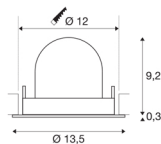

TECHNICAL DATA

Item no.:	1005958
Number of different light outlets	1
Secondary power / secondary voltage	500mA
Height	9.5 cm
Diameter	13.5 cm
Installation diameter	12 cm
Installation depth	9.5 cm
Net weight	0.42 kg
Gross weight	0.449 kg
Safety class	III
Assembly	Recessed
Assembly details	Ceiling
Wattage	17.5 W
Lumen	1750 lm
Colour temperature	4000 Kelvin
Beam angle	20 °
Color	black
CRI	90
UGR ≤	22
BIG WHITE Page	53