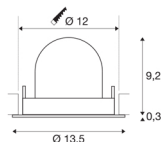

TECHNICAL DATA

Item no.:	1005960
Number of different light outlets	1
Secondary power / secondary voltage	500mA
Height	9.5 cm
Diameter	13.5 cm
Installation diameter	12 cm
Installation depth	9.5 cm
Net weight	0.42 kg
Gross weight	0.449 kg
Safety class	III
Assembly	Recessed
Assembly details	Ceiling
Wattage	17.5 W
Lumen	1600 lm
Colour temperature	4000 Kelvin
Beam angle	40 °
Color	black
CRI	90
UGR ≤	22
BIG WHITE Page	53