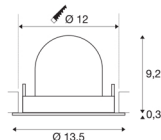

TECHNICAL DATA

Item no.:	1005961
Number of different light outlets	1
Secondary power / secondary voltage	500mA
Height	9.5 cm
Diameter	13.5 cm
Installation diameter	12 cm
Installation depth	9.5 cm
Net weight	0.42 kg
Gross weight	0.449 kg
Safety class	III
Assembly	Recessed
Assembly details	Ceiling
Wattage	17.5 W
Lumen	1750 lm
Colour temperature	4000 Kelvin
Beam angle	40 °
Color	black
CRI	90
UGR ≤	22
BIG WHITE Page	53