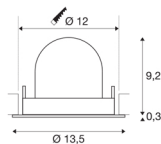

TECHNICAL DATA

Item no.:	1005962
Number of different light outlets	1
Secondary power / secondary voltage	500mA
Height	9.5 cm
Diameter	13.5 cm
Installation diameter	12 cm
Installation depth	9.5 cm
Net weight	0.42 kg
Gross weight	0.449 kg
Safety class	III
Assembly	Recessed
Assembly details	Ceiling
Wattage	17.5 W
Lumen	1660 lm
Colour temperature	4000 Kelvin
Beam angle	40 °
Color	black
CRI	90
UGR ≤	22
BIG WHITE Page	53