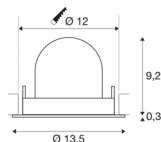

TECHNICAL DATA

Item no.:	1005963
Number of different light outlets	1
Secondary power / secondary voltage	500mA
Height	9.5 cm
Diameter	13.5 cm
Installation diameter	12 cm
Installation depth	9.5 cm
Net weight	0.42 kg
Gross weight	0.449 kg
Safety class	III
Assembly	Recessed
Assembly details	Ceiling
Wattage	17.5 W
Lumen	1600 lm
Colour temperature	4000 Kelvin
Beam angle	55 °
Color	black
CRI	90
UGR ≤	22
BIG WHITE Page	53