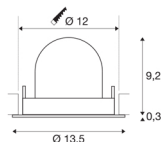

TECHNICAL DATA

Item no.:	1005964
Number of different light outlets	1
Secondary power / secondary voltage	500mA
Height	9.5 cm
Diameter	13.5 cm
Installation diameter	12 cm
Installation depth	9.5 cm
Net weight	0.42 kg
Gross weight	0.449 kg
Safety class	III
Assembly	Recessed
Assembly details	Ceiling
Wattage	17.5 W
Lumen	1750 lm
Colour temperature	4000 Kelvin
Beam angle	55 °
Color	black
CRI	90
UGR ≤	22
BIG WHITE Page	53