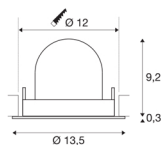

NUMINOS® GIMBLE M

white / black recessed ceiling light, 4000K 20°

When do you choose NUMINOS® from SLV?

TECHNICAL DATA

Item no.:	1005966
Number of different light outlets	1
Secondary power / secondary voltage	500mA
Height	9.5 cm
Diameter	13.5 cm
Installation diameter	12 cm
Installation depth	9.5 cm
Net weight	0.42 kg
Gross weight	0.449 kg
Safety class	III
Assembly	Recessed
Assembly details	Ceiling
Wattage	17.5 W
Lumen	1600 lm
Colour temperature	4000 Kelvin
Beam angle	20 °
Color	white
CRI	90
UGR ≤	22
BIG WHITE Page	53