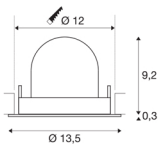

TECHNICAL DATA

Item no.:	1005967
Number of different light outlets	1
Secondary power / secondary voltage	500mA
Height	9.5 cm
Diameter	13.5 cm
Installation diameter	12 cm
Installation depth	9.5 cm
Net weight	0.42 kg
Gross weight	0.449 kg
Safety class	III
Assembly	Recessed
Assembly details	Ceiling
Wattage	17.5 W
Lumen	1750 lm
Colour temperature	4000 Kelvin
Beam angle	20 °
Color	white
CRI	90
UGR ≤	22
BIG WHITE Page	53