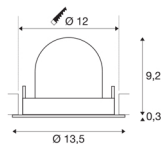

TECHNICAL DATA

Item no.:	1005968
Number of different light outlets	1
Secondary power / secondary voltage	500mA
Height	9.5 cm
Diameter	13.5 cm
Installation diameter	12 cm
Installation depth	9.5 cm
Net weight	0.42 kg
Gross weight	0.449 kg
Safety class	III
Assembly	Recessed
Assembly details	Ceiling
Wattage	17.5 W
Lumen	1660 lm
Colour temperature	4000 Kelvin
Beam angle	20 °
Color	white
CRI	90
UGR ≤	22
BIG WHITE Page	53