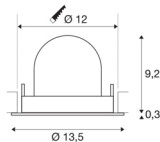

TECHNICAL DATA

| | |
|-------------------------------------|-------------|
| Item no.: | 1005969 |
| Number of different light outlets | 1 |
| Secondary power / secondary voltage | 500mA |
| Height | 9.5 cm |
| Diameter | 13.5 cm |
| Installation diameter | 12 cm |
| Installation depth | 9.5 cm |
| Net weight | 0.42 kg |
| Gross weight | 0.449 kg |
| Safety class | III |
| Assembly | Recessed |
| Assembly details | Ceiling |
| Wattage | 17.5 W |
| Lumen | 1600 lm |
| Colour temperature | 4000 Kelvin |
| Beam angle | 40 ° |
| Color | white |
| CRI | 90 |
| UGR ≤ | 22 |
| BIG WHITE Page | 53 |