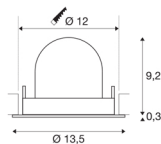

TECHNICAL DATA

Item no.:	1005970
Number of different light outlets	1
Secondary power / secondary voltage	500mA
Height	9.5 cm
Diameter	13.5 cm
Installation diameter	12 cm
Installation depth	9.5 cm
Net weight	0.42 kg
Gross weight	0.449 kg
Safety class	III
Assembly	Recessed
Assembly details	Ceiling
Wattage	17.5 W
Lumen	1750 lm
Colour temperature	4000 Kelvin
Beam angle	40 °
Color	white
CRI	90
UGR ≤	22
BIG WHITE Page	53