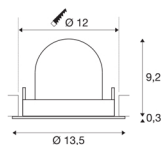

NUMINOS® GIMBLE M

white / chrome recessed ceiling light, 4000K 40°

TECHNICAL DATA

Item no.:	1005971
Number of different light outlets	1
Secondary power / secondary voltage	500mA
Height	9.5 cm
Diameter	13.5 cm
Installation diameter	12 cm
Installation depth	9.5 cm
Net weight	0.42 kg
Gross weight	0.449 kg
Safety class	III
Assembly	Recessed
Assembly details	Ceiling
Wattage	17.5 W
Lumen	1660 lm
Colour temperature	4000 Kelvin
Beam angle	40 °
Color	white
CRI	90
UGR ≤	22
BIG WHITE Page	53