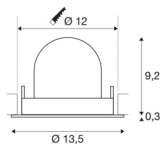

TECHNICAL DATA

Item no.:	1005972
Number of different light outlets	1
Secondary power / secondary voltage	500mA
Height	9.5 cm
Diameter	13.5 cm
Installation diameter	12 cm
Installation depth	9.5 cm
Net weight	0.42 kg
Gross weight	0.449 kg
Safety class	III
Assembly	Recessed
Assembly details	Ceiling
Wattage	17.5 W
Lumen	1600 lm
Colour temperature	4000 Kelvin
Beam angle	55 °
Color	white
CRI	90
UGR ≤	22
BIG WHITE Page	53