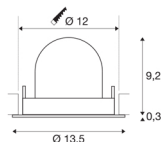

TECHNICAL DATA

Item no.:	1005973
Number of different light outlets	1
Secondary power / secondary voltage	500mA
Height	9.5 cm
Diameter	13.5 cm
Installation diameter	12 cm
Installation depth	9.5 cm
Net weight	0.42 kg
Gross weight	0.449 kg
Safety class	III
Assembly	Recessed
Assembly details	Ceiling
Wattage	17.5 W
Lumen	1750 lm
Colour temperature	4000 Kelvin
Beam angle	55 °
Color	white
CRI	90
UGR ≤	22
BIG WHITE Page	53