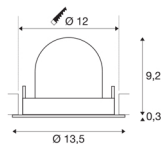

TECHNICAL DATA

Item no.:	1005974
Number of different light outlets	1
Secondary power / secondary voltage	500mA
Height	9.5 cm
Diameter	13.5 cm
Installation diameter	12 cm
Installation depth	9.5 cm
Net weight	0.42 kg
Gross weight	0.449 kg
Safety class	III
Assembly	Recessed
Assembly details	Ceiling
Wattage	17.5 W
Lumen	1660 lm
Colour temperature	4000 Kelvin
Beam angle	55 °
Color	white
CRI	90
UGR ≤	22
BIG WHITE Page	53