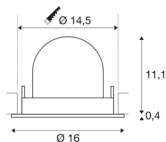

TECHNICAL DATA

Item no.:	1005975
Number of different light outlets	1
Secondary power / secondary voltage	700mA
Height	11.5 cm
Diameter	16 cm
Installation diameter	14.5 cm
Installation depth	11.5 cm
Net weight	0.6 kg
Gross weight	0.642 kg
Safety class	III
Assembly	Recessed
Assembly details	Ceiling
Wattage	25.4 W
Lumen	2150 lm
Colour temperature	2700 Kelvin
Beam angle	20 °
Color	black
CRI	90
UGR ≤	22
BIG WHITE Page	55