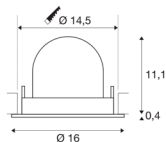

TECHNICAL DATA

Item no.:	1005976
Number of different light outlets	1
Secondary power / secondary voltage	700mA
Height	11.5 cm
Diameter	16 cm
Installation diameter	14.5 cm
Installation depth	11.5 cm
Net weight	0.6 kg
Gross weight	0.642 kg
Safety class	III
Assembly	Recessed
Assembly details	Ceiling
Wattage	25.4 W
Lumen	2250 lm
Colour temperature	2700 Kelvin
Beam angle	20 °
Color	black
CRI	90
UGR ≤	22
BIG WHITE Page	55