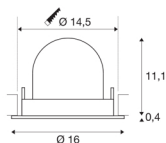

NUMINOS® GIMBLE L

black / chrome recessed ceiling light, 2700K 240°

When will you choose SLV's modular variety?

TECHNICAL DATA

Item no.:	1005977
Number of different light outlets	1
Secondary power / secondary voltage	700mA
Height	11.5 cm
Diameter	16 cm
Installation diameter	14.5 cm
Installation depth	11.5 cm
Net weight	0.6 kg
Gross weight	0.642 kg
Safety class	III
Assembly	Recessed
Assembly details	Ceiling
Wattage	25.4 W
Lumen	2150 lm
Colour temperature	2700 Kelvin
Beam angle	20 °
Color	black
CRI	90
UGR ≤	22
BIG WHITE Page	55