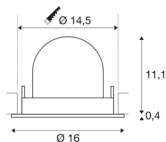

TECHNICAL DATA

Item no.:	1005978
Number of different light outlets	1
Secondary power / secondary voltage	700mA
Height	11.5 cm
Diameter	16 cm
Installation diameter	14.5 cm
Installation depth	11.5 cm
Net weight	0.6 kg
Gross weight	0.642 kg
Safety class	III
Assembly	Recessed
Assembly details	Ceiling
Wattage	25.4 W
Lumen	2150 lm
Colour temperature	2700 Kelvin
Beam angle	40 °
Color	black
CRI	90
UGR ≤	22
BIG WHITE Page	55