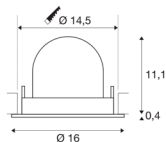

TECHNICAL DATA

Item no.:	1005979
Number of different light outlets	1
Secondary power / secondary voltage	700mA
Height	11.5 cm
Diameter	16 cm
Installation diameter	14.5 cm
Installation depth	11.5 cm
Net weight	0.6 kg
Gross weight	0.642 kg
Safety class	III
Assembly	Recessed
Assembly details	Ceiling
Wattage	25.4 W
Lumen	2250 lm
Colour temperature	2700 Kelvin
Beam angle	40 °
Color	black
CRI	90
UGR ≤	22
BIG WHITE Page	55