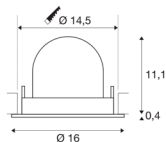

TECHNICAL DATA

Item no.:	1005980
Number of different light outlets	1
Secondary power / secondary voltage	700mA
Height	11.5 cm
Diameter	16 cm
Installation diameter	14.5 cm
Installation depth	11.5 cm
Net weight	0.6 kg
Gross weight	0.642 kg
Safety class	III
Assembly	Recessed
Assembly details	Ceiling
Wattage	25.4 W
Lumen	2150 lm
Colour temperature	2700 Kelvin
Beam angle	40 °
Color	black
CRI	90
UGR ≤	22
BIG WHITE Page	55