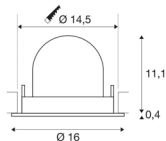

## TECHNICAL DATA

Item no.:	1005981
Number of different light outlets	1
Secondary power / secondary voltage	700mA
Height	11.5 cm
Diameter	16 cm
Installation diameter	14.5 cm
Installation depth	11.5 cm
Net weight	0.6 kg
Gross weight	0.642 kg
Safety class	III
Assembly	Recessed
Assembly details	Ceiling
Wattage	25.4 W
Lumen	2150 lm
Colour temperature	2700 Kelvin
Beam angle	55 °
Color	black
CRI	90
UGR ≤	22
BIG WHITE Page	55