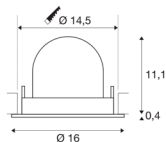

TECHNICAL DATA

Item no.:	1005982
Number of different light outlets	1
Secondary power / secondary voltage	700mA
Height	11.5 cm
Diameter	16 cm
Installation diameter	14.5 cm
Installation depth	11.5 cm
Net weight	0.6 kg
Gross weight	0.642 kg
Safety class	III
Assembly	Recessed
Assembly details	Ceiling
Wattage	25.4 W
Lumen	2250 lm
Colour temperature	2700 Kelvin
Beam angle	55 °
Color	black
CRI	90
UGR ≤	22
BIG WHITE Page	55