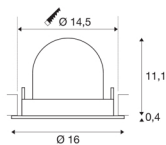

NUMINOS® GIMBLE L

black / chrome recessed ceiling light, 2700K 55°

TECHNICAL DATA

Item no.:	1005983
Number of different light outlets	1
Secondary power / secondary voltage	700mA
Height	11.5 cm
Diameter	16 cm
Installation diameter	14.5 cm
Installation depth	11.5 cm
Net weight	0.6 kg
Gross weight	0.642 kg
Safety class	III
Assembly	Recessed
Assembly details	Ceiling
Wattage	25.4 W
Lumen	2150 lm
Colour temperature	2700 Kelvin
Beam angle	55 °
Color	black
CRI	90
UGR ≤	22
BIG WHITE Page	55