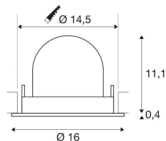

TECHNICAL DATA

| | |
|-------------------------------------|-------------|
| Item no.: | 1005984 |
| Number of different light outlets | 1 |
| Secondary power / secondary voltage | 700mA |
| Height | 11.5 cm |
| Diameter | 16 cm |
| Installation diameter | 14.5 cm |
| Installation depth | 11.5 cm |
| Net weight | 0.6 kg |
| Gross weight | 0.642 kg |
| Safety class | III |
| Assembly | Recessed |
| Assembly details | Ceiling |
| Wattage | 25.4 W |
| Lumen | 2150 lm |
| Colour temperature | 2700 Kelvin |
| Beam angle | 20 ° |
| Color | white |
| CRI | 90 |
| UGR ≤ | 22 |
| BIG WHITE Page | 55 |