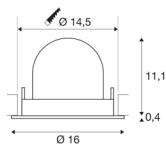

NUMINOS® GIMBLE L

white recessed ceiling light, 2700K 20°

TECHNICAL DATA

Item no.:	1005985
Number of different light outlets	1
Secondary power / secondary voltage	700mA
Height	11.5 cm
Diameter	16 cm
Installation diameter	14.5 cm
Installation depth	11.5 cm
Net weight	0.6 kg
Gross weight	0.642 kg
Safety class	III
Assembly	Recessed
Assembly details	Ceiling
Wattage	25.4 W
Lumen	2250 lm
Colour temperature	2700 Kelvin
Beam angle	20 °
Color	white
CRI	90
UGR ≤	22
BIG WHITE Page	55