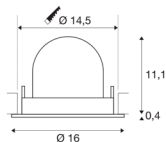

## TECHNICAL DATA

Item no.:	1005986
Number of different light outlets	1
Secondary power / secondary voltage	700mA
Height	11.5 cm
Diameter	16 cm
Installation diameter	14.5 cm
Installation depth	11.5 cm
Net weight	0.6 kg
Gross weight	0.642 kg
Safety class	III
Assembly	Recessed
Assembly details	Ceiling
Wattage	25.4 W
Lumen	2150 lm
Colour temperature	2700 Kelvin
Beam angle	20 °
Color	white
CRI	90
UGR ≤	22
BIG WHITE Page	55